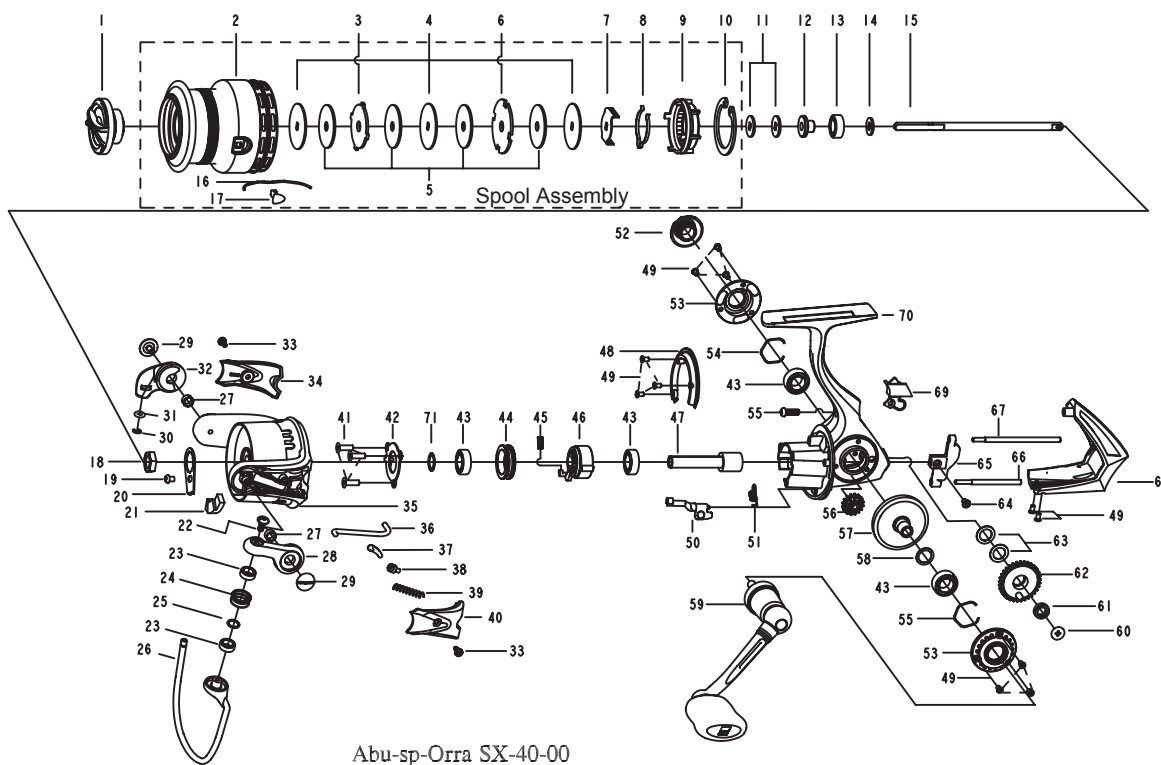

ORRA SX 40

PARTS LIST OF ORRA SX 40

ITEM#	DESCRIPTION	ORRA SX 40		ITEM#	DESCRIPTION	ORRA SX 40
		Spool	Spare spool			
1	Drag Knob Assembly		1252686	35	Rotor	1253694
	Spool Assembly	1253506	1253507	36	Trip Bar	1253695
2	Spool	1253508	1253689	37	Trip Linkage	1252713
3	Eared washer	1126366	1126337	38	Trip Bushing	1126272
4	Keyed washer	1252691	1126304	39	Trip Spring	1253696
5	Carbon Washer	1126368	1126305	40	Bail Arm Cover	1253697
6	Spool Washer	1126369	1126307	41	Screw	1126326
7	Clicker holder	1252692	1252692	42	Pinion Cover	1252715
8	Spool Clicker	1252693	1252693	43	Bearing 7X13X4	1252717
9	Spool Bottom	1252694	1252695	44	Bearing Holder	1252718
10	Retaining Clip	1252696	1252697	45	Clutch Spring	1252716
11	Spool shim thick T=0.5		1178953	46	Clutch Assembly	1252719
11	Spool shim thin T=0.3		1178954	47	Pinion	1252720
12	Mainshaft sleeve		1252698	48	Rotor Brake	1253698
13	Bearing 6X12X4		1252699	49	Screw	1252723
14	Mainshaft washer		1252700	50	Clutch Switch	1252721
15	Mainshaft		1253690	51	Clutch Switch Spring	1252722
16	Line clip spring		1252740	52	Dust Cap	1252738
17	Line clip		1252739	53	Body Trim	1252727
18	Rotor Nut		1085273	54	C-Clip	1252726
19	Rotor Set Screw		1126258	55	Screw	1085342
20	Rotor Set Plate		1252702	56	Reduction Gear	1252732
21	Balance Weight		1253691	57	Drive Gear	1252725
22	Line Roller Screw		1126261	58	Shim	1085287
23	Bearing 5X8X2.5		1112125	59	Handle Assembly	1253700
24	Line Roller		1252705	60	Screw	1252729
25	Washer		1110165	61	Bushing	1108938
26	Bail Assembly		1253692	62	Oscillation Gear	1253701
27	Bushing		1188261	63	Washer	1253702
28	Bail Arm		1252704	64	Screw	1126275
29	Bail Arm Screw		1126379	65	Oscillation Slider	1253703
30	E-clip		1252707	66	Oscillation Guide	1252733
31	O-ring		1252708	67	Oscillation Guide	1253704
32	Bail Holder		1252709	68	Body Cover	1253705
33	Screw		1125962	69	Oscillation Cover	1253699
34	Bail Holder Cover		1253693	70	Gearbox	1253706
				71	Rotor Washer	1114764